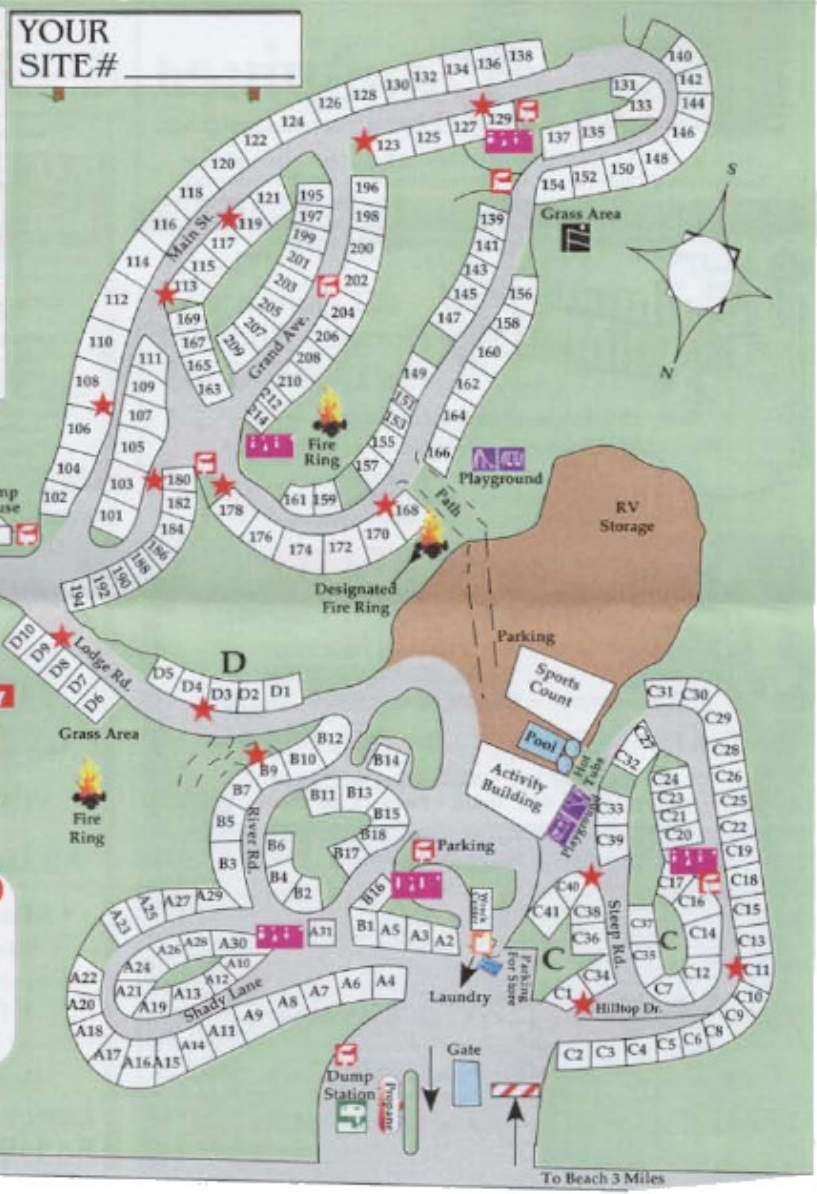

SEWER SITE ASSIGNMENT POLICY
 South Jetty has a limited number of sewer sites on our preserve, therefore we assign sewer sites on a **FIRST COME, FIRST SERVED** basis. If you desire a sewer site, the ranger will add your name to the bottom of the sewer site list. **YOU MUST CHECK IN WITH THE RANGER EACH MORNING NO LATER THAN 10 A.M.** to see if you will be assigned a sewer site that day. Failure to check in will result in your name being removed from the sewer site assignment list.

THE MANAGEMENT

YOUR SITE# _____

★ Gray Water Disposal

→ Parking (and site D23)

CB Channel 3

Pump House

Adult Lodge

Dish: AZ 156° - EL 40°
 DTV: AZ 131° - EL 35°

EMERGENCY 911

SPEED LIMIT 5 MPH

TV Stations
 52 · 56
 58 · 60

KOST 1250 AM
 106.9 FM
 News · Weather · Music

R.V. Parts Store
 With Service Center
 New Gift Boutique

1/10 Mile

South Jetty Road

To Beach 3 Miles